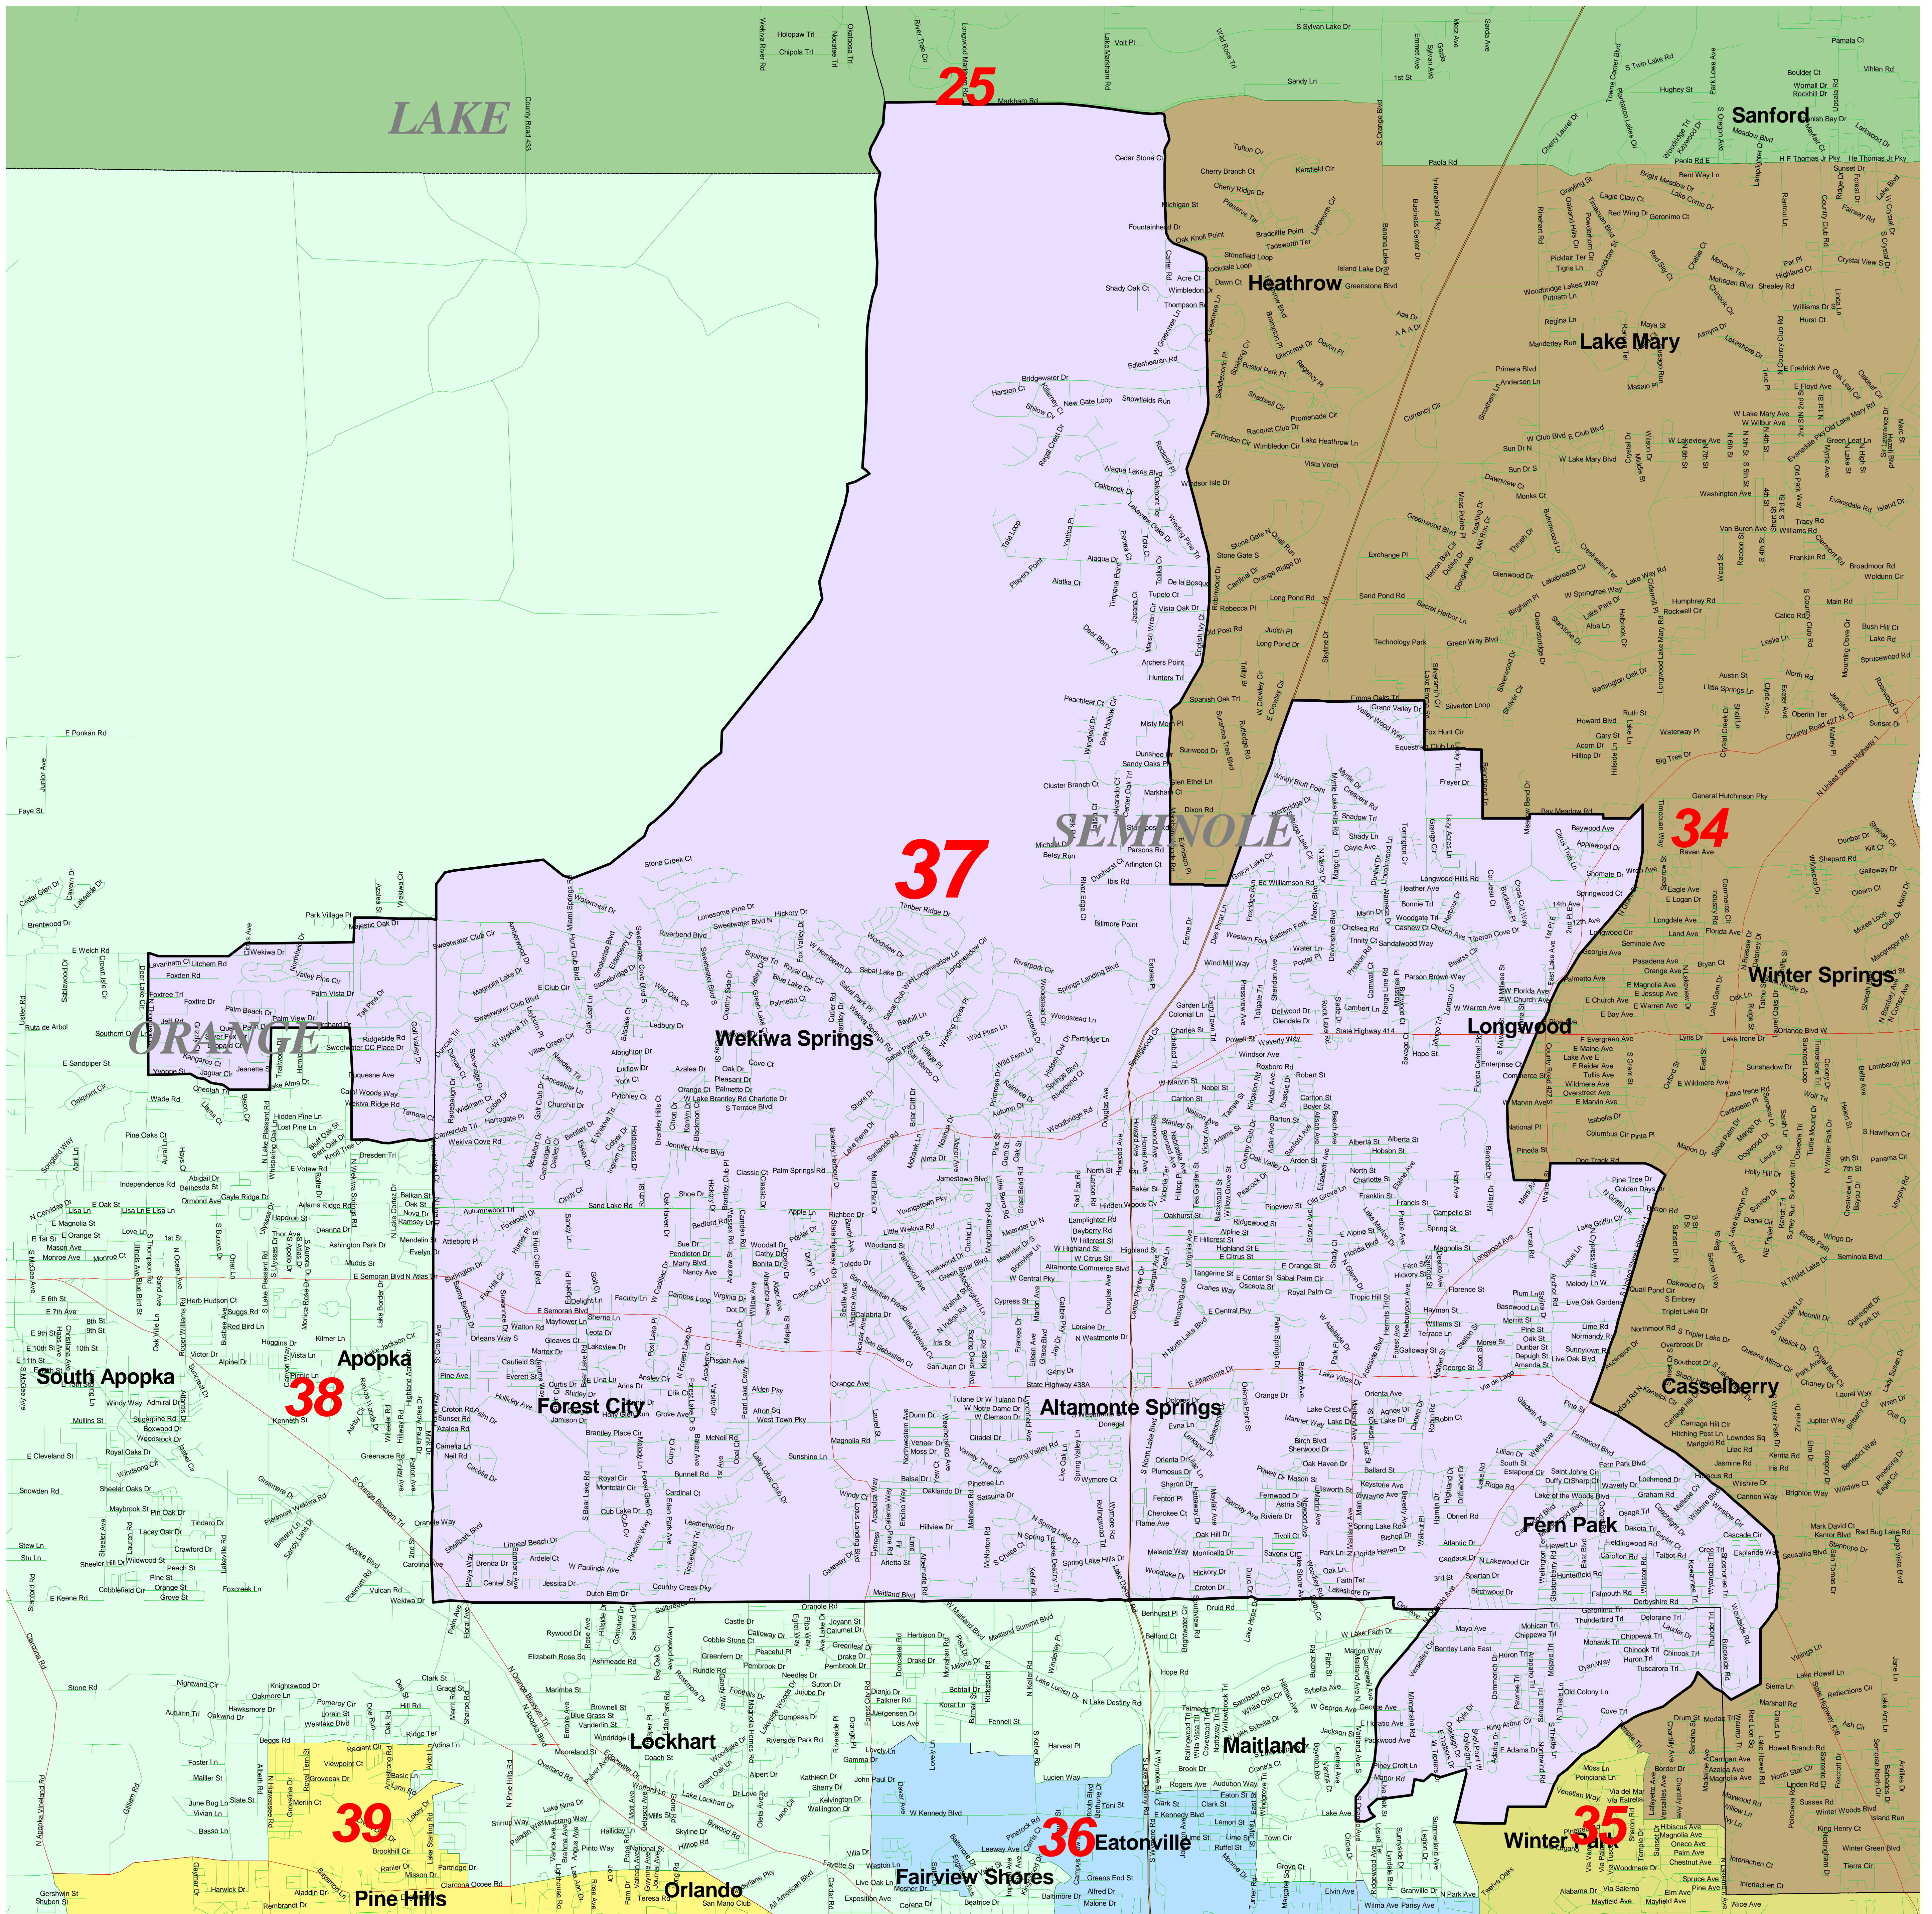

H406H020 (2002 House), District 37

6 District Number
County Boundary
Expressways
Arterials

House Redistricting Committee
House Office Building 203
Tallahassee, FL 32399
850-488-3928
7/10/2002